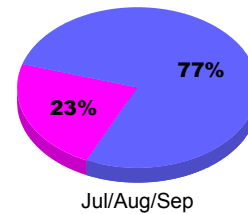

Membership Results
2011-2012

Membership
2010-2011

Month	Net Memb Goal	Actual New Memb	Actual Dropped Memb	Gain/Loss of Memb	Gain/Loss of Memb
Jul/Aug/Sep		13	-29	-16	-51
Totals		13	-29	-16	-51

Membership Results 2011-2012

Goal, New, Dropped, Gain/Loss

Comparison of Membership Gain/Loss

Current Year Compared to the Previous Year

Gender Comparison 2011-2012

Male Female