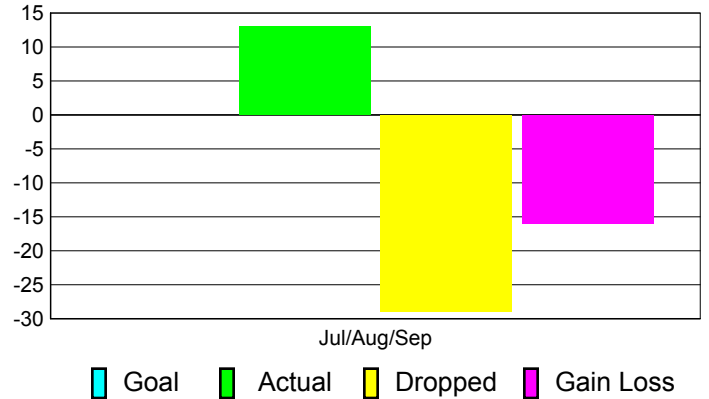

Membership Results 2011-2012

Goal, New, Dropped, Gain/Loss